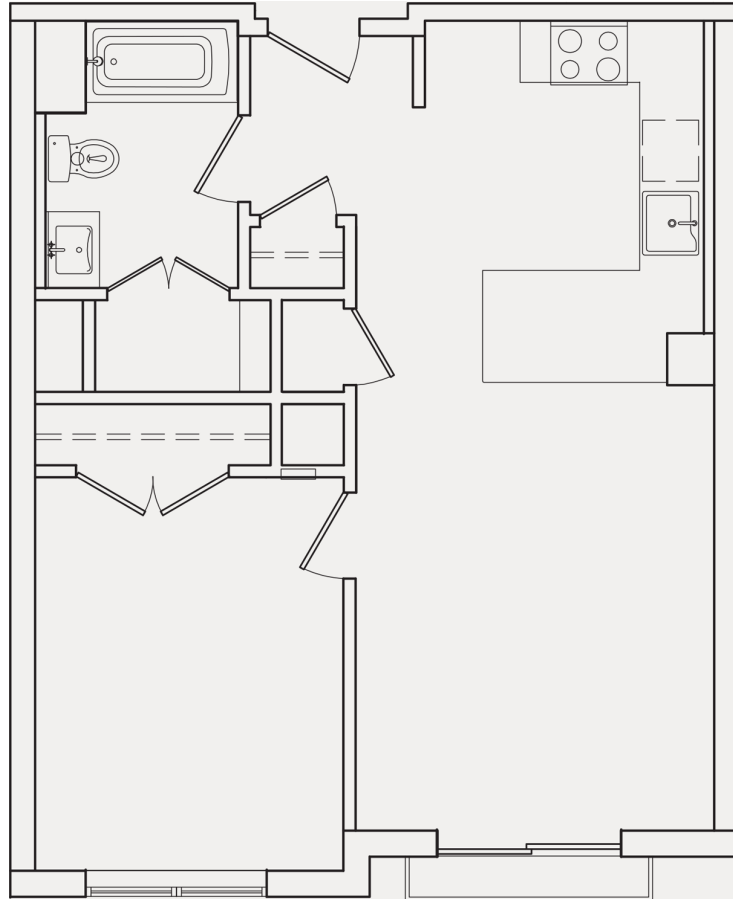

A1

1 BED / 1 BATH

603

SQ. FT.

90 Ocean Avenue | Revere, MA 02151

90orevere.com

Floor plans are artist's rendering. All dimensions are approximate. Actual product and specifications may vary in dimension or detail. Not all features are available in every apartment. Prices and availability are subject to change. Please see a representative for details.