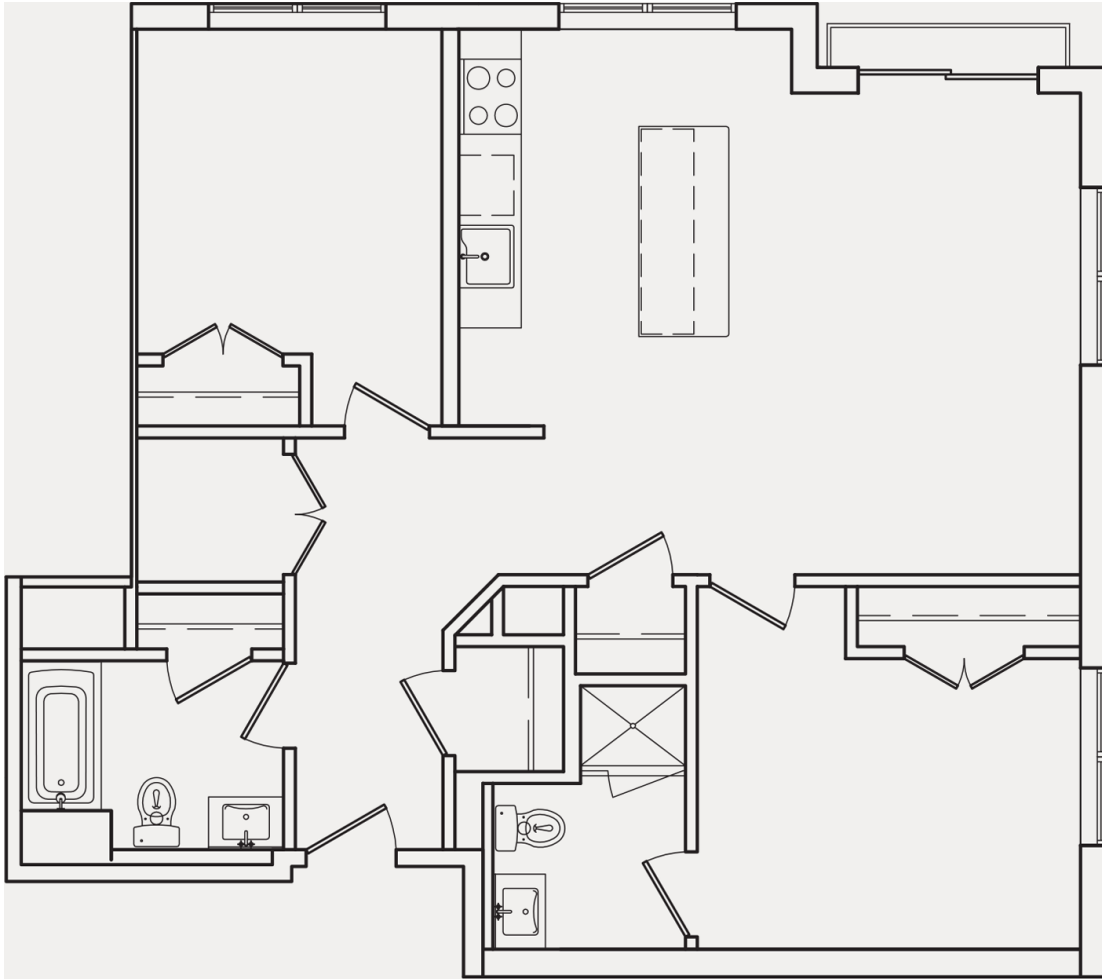

C

2 BED / 2 BATH

950

SQ. FT.

| | |
|---|------------------------------------|
|  | 90 Ocean Avenue Revere, MA 02151 |
| | 90orevere.com |

Floor plans are artist's rendering. All dimensions are approximate. Actual product and specifications may vary in dimension or detail. Not all features are available in every apartment. Prices and availability are subject to change. Please see a representative for details.