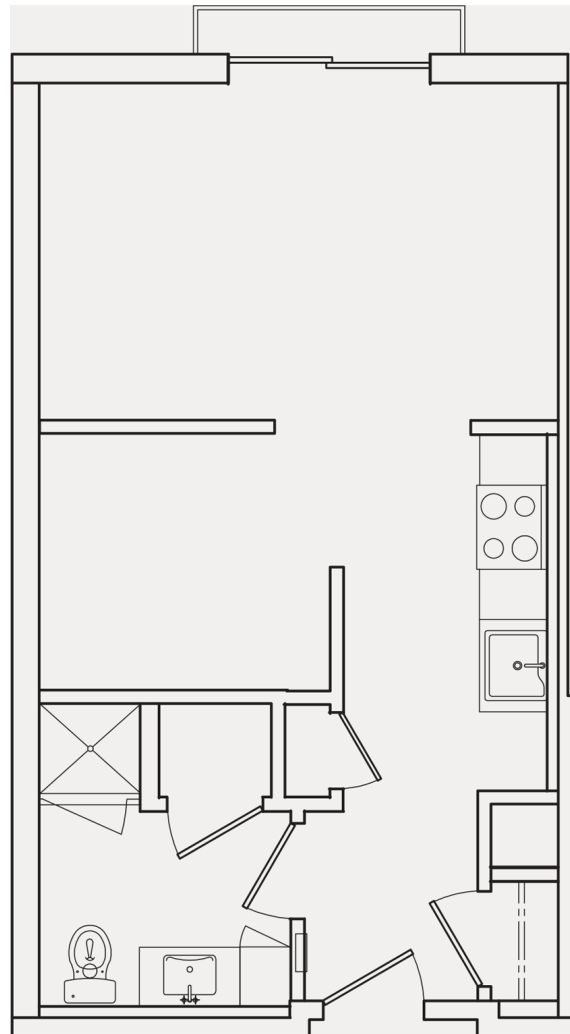

# F2

STUDIO / 1 BATH

# 427

SQ. FT.

90 Ocean Avenue | Revere, MA 02151

90orevere.com

*Floor plans are artist's rendering. All dimensions are approximate. Actual product and specifications may vary in dimension or detail. Not all features are available in every apartment. Prices and availability are subject to change. Please see a representative for details.*